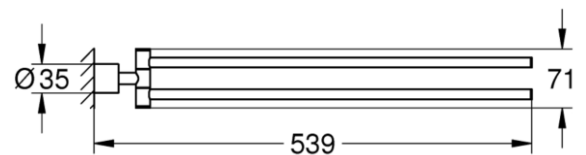

PROJECT		REF		REV	ITEM CODE	
LOCATION		DATE			PAGE	

SANITARY WARE SPECIFICATION SHEET

Item Descriptions	GROHE (Germany) "Atrio" Chrome plated towel bar (Length: 489mm)	Illustration/ Drawing
Dimensions	L539 x W35 x H71 mm	
Model	40308003	
Finish / Material	Chrome Plated / Metal	
Country of origin	Germany	
Manufacturer	GROHE Limited	
Supplier	Acme Sanitary Ware Co. Ltd Mr. Eric Wong/ Mr. Don Yuen	
Contact Tel/Fax	(852) 2388-7171 / (852) 2710-8012	
E-mail	acme@acmesanitary.com.hk	
Website	www.acmesanitary.com.hk	

Product Descriptions

- material: metal
- 2 arms, not pivotable
- length 489 mm
- concealed fastening
- GROHE StarLight chrome finish

GROHE ATRIO

THE ICON OF ELEGANCE AND PRECISION

Consider the circle. A staple of natural geometry. A pure form at once soothing and dynamic. A visual metaphor for both, completeness and eternity. For its Atrio collection GROHE draws on this most elemental and elegant form to create an iconic object that is built to last.

The Atrio collection means design without restrictions. Each item is available in various finishes and size options to meet all demands of personal taste and different design schemes.

Colour options:

- 003 | StarLight Chrome
- DC3 | SuperSteel
- DA3 | Warm Sunset
- A03 | Hard Graphite
- AL3 | Brushed Hard Graphite
- GL3 | Cool Sunrise
- GN3 | Brushed Cool Sunrise
- DL3 | Brushed Warm Sunset
- BE3 | Polished Nickel
- EN3 | Brushed Nickel

Note: [GROHE Atrio](https://www.youtube.com/watch?v=ocWw1NWOh88) <https://www.youtube.com/watch?v=ocWw1NWOh88>

* All information of the above is for the reference only. No prior notice is made if any changes.